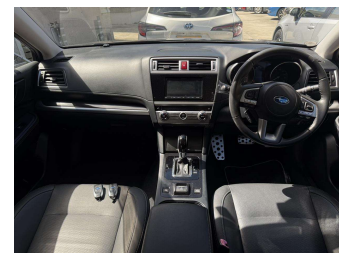

2016 Subaru Outback Limited AWD

Purchase Price **\$24,999**

Includes GST
Excludes on-road costs of \$395

Finance may be available on this vehicle. Ask one of our friendly staff for more information.

Gain peace of mind with Mechanical Breakdown Insurance. **Ask us how.**

Top features

None Listed

Body Style
SUV / 4x4

Odometer
26,827 km

Engine
2500 cc

Fuel Type
Petrol

Transmission
Auto, All Wheel Drive

Wheels
-