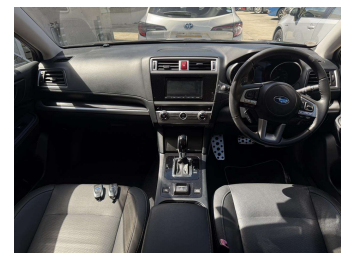

# 2016 Subaru Outback Limited AWD

**Purchase Price** **\$24,999**

Includes GST  
Excludes on-road costs of \$395

Finance may be available on this vehicle. Ask one of our friendly staff for more information.

Gain peace of mind with Mechanical Breakdown Insurance. **Ask us how.**

**Top features**

None Listed

Body Style  
**SUV / 4x4**

Odometer  
**26,827 km**

Engine  
**2500 cc**

Fuel Type  
**Petrol**

Transmission  
**Auto, All Wheel Drive**