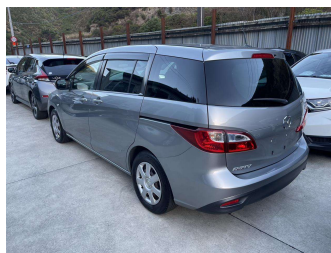

# 2015 Mazda Premacy 20C Skyactiv

**Purchase Price** **\$11,999**

Includes GST  
Excludes on-road costs of \$350

Finance may be available on this vehicle. Ask one of our friendly staff for more information.

Body Style  
**5 door, People Movers**

Odometer  
**64,300 km**

Engine  
**2000 cc**

Fuel Type  
**Petrol**

Transmission  
**Auto, Front Wheel**

Wheels  
-

VIN  
**7AT0C133X24131175**

Interior  
**Black**