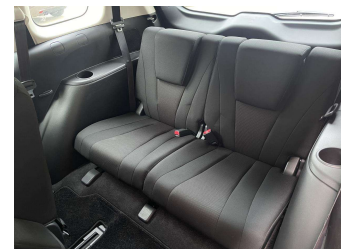

2015 Mazda Premacy 20C Skyactiv

Purchase Price **$11,999**

Includes GST
Excludes on-road costs of $350

Finance may be available on this vehicle. Ask one of our friendly staff for more information.

Gain peace of mind with Mechanical Breakdown Insurance. **Ask us how.**

Top features

- » ABS Brakes
- » Air Conditioning
- » Airbags
- » Central Locking
- » Child seat anchor poin...
- » Climate Control
- » Electric Mirrors (Retr...
- » Immobiliser
- » Rear Wiper
- » Remote Locking
- » Traction Control

Body Style
5 door, People Movers

Odometer
64,300 km

Engine
2000 cc

Fuel Type
Petrol

Transmission
Auto, Front Wheel

Wheels
-

VIN
7AT0C133X24131175

Interior
Black

Safety

Based on 2023 VSRR rating

Reg No.
-

Ext Colour
Silver

History
-

Seats
5 seats

CO2 Emissions
★★★★☆
163 grams/km

Energy Economy
★★★★☆☆

Annual fuel cost of $2,740
7L per 100km

Cost per year is an estimate based on petrol price of $2.80 per litre and an average distance of 14000 km. Emissions and Energy Economy figures standardised to 3P WLTP.

Stock ID: 12311