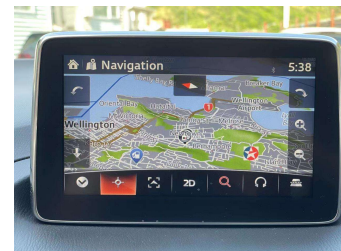

2016 Mazda Axela Sport 20S Touring L Package NZ

Purchase Price **\$18,999**

Includes GST
Excludes on-road costs of \$350

Finance may be available on this vehicle. Ask one of our friendly staff for more information.