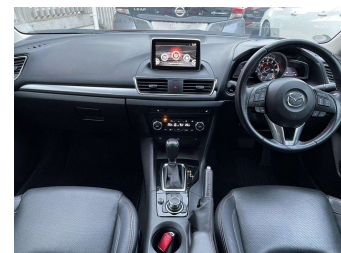

2016 Mazda Axela Sport 20S Touring L Package NZ

Purchase Price **\$18,999**

Includes GST
Excludes on-road costs of \$350

Finance may be available on this vehicle. Ask one of our friendly staff for more information.

Gain peace of mind with Mechanical Breakdown Insurance. **Ask us how.**

Top features

- » ABS Brakes
- » Adaptive Cruise Control
- » Air Conditioning
- » Airbags
- » Alloys
- » Bluetooth
- » Central Locking
- » Child seat anchor point
- » Electric Driver Seat
- » Electric Mirrors (Retractable)
- » Fog Lights
- » Heads Up Display
- » Heated Seats
- » Immobiliser
- » Keyless Entry
- » Lane Departure Warning
- » Leather Seats
- » Rear Vehicle Monitor

Body Style
5 door, Hatchback

Odometer
47,170 km

Engine
2000 cc

Fuel Type
Petrol

Transmission
Auto, Front Wheel

Wheels
Factory Alloys

VIN
-

Interior
Black