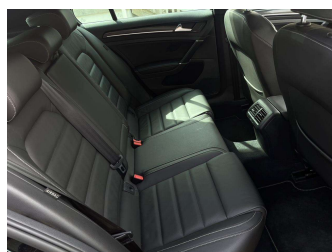

2015 Volkswagen Golf R NZ Nav GPS

Purchase Price **$25,999**

Includes GST
Excludes on-road costs of $350

Finance may be available on this vehicle. Ask one of our friendly staff for more information.

Gain peace of mind with Mechanical Breakdown Insurance. **Ask us how.**

Top features

- » ABS Brakes
- » Adaptive Cruise Control
- » Air Conditioning
- » Airbags
- » Alloys
- » Android Auto & CarPlay
- » Blind Spot Monitoring
- » Bluetooth
- » Central Locking
- » Child seat anchor points
- » Climate Control
- » Daytime Running Lights
- » Electric Driver Seat
- » Electric Mirrors (Retractable)
- » Fog Lights
- » Heated Seats
- » Immobiliser
- » Keyless Entry

Body Style
Hatchback

Odometer
69,364 km

Engine
2000 cc

Fuel Type
Petrol

Transmission
Auto

Wheels
Factory Alloys

VIN
WVWZZZAUZGW023370

Interior
Black

Safety

Based on 2023 UCSR rating for 13-20 models

Reg No.
-

Ext Colour
Black

History
-

Seats
5 seats

CO2 Emissions
★★★★☆
181 grams/km

Energy Economy
★★★★☆☆
Annual fuel cost of $3,020
7.7L per 100km

Cost per year is an estimate based on petrol price of $2.80 per litre and an average distance of 14000 km. Emissions and Energy Economy figures standardised to 3P WLTP.

Stock ID: 12252