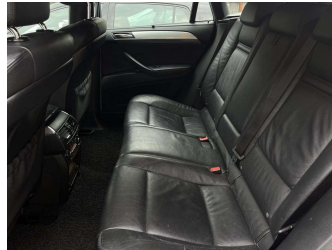

2013 BMW X6 X DRIVE 30d

Purchase Price **$11,999**
Includes GST, Registration & Licensing

Finance may be available on this vehicle. Ask one of our friendly staff for more information.

Gain peace of mind with Mechanical Breakdown Insurance. **Ask us how.**

Top features

- » ABS Brakes
- » Air Conditioning
- » Airbags
- » Alloys
- » Bluetooth
- » Central Locking
- » Child seat anchor poin...
- » Climate Control
- » Daytime Running Lights
- » Electric Mirrors (Retr...
- » Fog Lights
- » Immobiliser
- » Leather Seats
- » Rear Wiper
- » Remote Locking
- » Reversing Camera
- » Running Boards
- » Traction Control

Body Style
5 door, RV-SUV

Odometer
176,149 km

Engine
2993 cc, Internal Combustion

Fuel Type
Diesel

Transmission
Auto

Wheels
Factory Alloys

VIN
WBAFH620X0L872247

Interior
Black

Safety

Based on 2024 VSRR rating

Reg No.
QKP220

Ext Colour
White

History
-

Seats
5 seats, Leather

CO2 Emissions
☆☆☆☆☆☆

Energy Economy
☆☆☆☆☆☆

Annual fuel cost not available

Energy Consumption unknown.

Stock ID: 12321

Great Wall Motors Wellington | Phone 04 383 9886 | Email greatwallmotorsnz@hotmail.com
75 State Highway 59, Plimmerton, Wellington 5026, New Zealand
www.greatwallmotors.nz