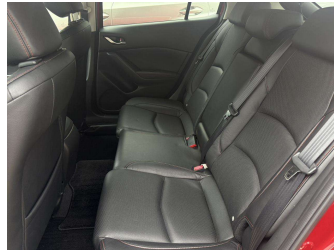

2014 Mazda Axela 20S Touring L Package

Purchase Price **\$17,999**

Includes GST
Excludes on-road costs of \$395

Finance may be available on this vehicle. Ask one of our friendly staff for more information.