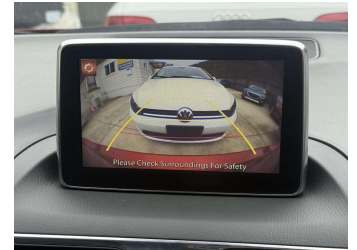

2014 Mazda Axela 20S Touring L Package

Purchase Price **\$17,999**

Includes GST
Excludes on-road costs of \$395

Finance may be available on this vehicle. Ask one of our friendly staff for more information.