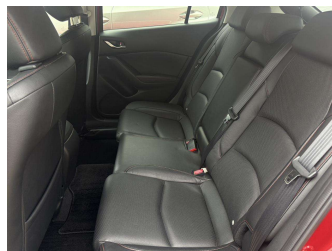

# 2014 Mazda Axela 20S Touring L Package

**Purchase Price** **\$16,500**

Includes GST  
Excludes on-road costs of \$395

Finance may be available on this vehicle. Ask one of our friendly staff for more information.