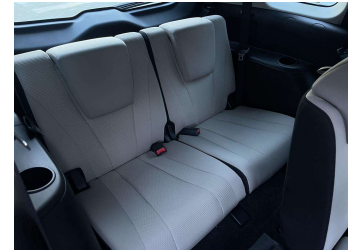

2015 Mazda Premacy 20S Skyactiv Celebration Ed

Purchase Price **$11,999**

Includes GST
Excludes on-road costs of $350

Finance may be available on this vehicle. Ask one of our friendly staff for more information.

Gain peace of mind with Mechanical Breakdown Insurance. **Ask us how.**

Top features

- » ABS Brakes
- » Air Conditioning
- » Airbags
- » Alloys
- » Central Locking
- » Child seat anchor poin...
- » Climate Control
- » Cruise Control
- » Electric Mirrors (Retr...
- » Electric Windows
- » Fog Lights
- » Immobiliser
- » Keyless Entry
- » Rear Wiper
- » Remote Locking
- » Reversing Camera
- » Traction Control

Body Style
5 door, People Movers

Odometer
83,055 km

Engine
2000 cc

Fuel Type
Petrol

Transmission
Auto, Front Wheel

Wheels
-

VIN
-

Interior
Black

Safety

Based on 2023 VSRR rating

Reg No.

-

Ext Colour
Blue

History

-

Seats
7 seats

CO2 Emissions
★★★★☆
173 grams/km

Energy Economy
★★★☆☆☆☆

Annual fuel cost of $2,900
7.4L per 100km

Cost per year is an estimate based on petrol price of $2.80 per litre and an average distance of 14000 km. Emissions and Energy Economy figures standardised to 3P WLTP.

Stock ID: 12310

Great Wall Motors Wellington | Phone 04 383 9886 | Email greatwallmotorsnz@hotmail.com
2 Landfill Road, Owhiro Bay, Wellington 6023, New Zealand
www.greatwallmotors.nz