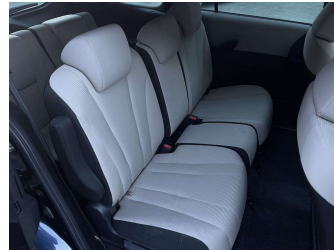

2015 Mazda Premacy 20S Skyactiv Celebration Ed

Purchase Price **$11,999**

Includes GST
Excludes on-road costs of $350

Finance may be available on this vehicle. Ask one of our friendly staff for more information.

Gain peace of mind with Mechanical Breakdown Insurance. **Ask us how.**

Top features

- » ABS Brakes
- » Air Conditioning
- » Airbags
- » Alloys
- » Central Locking
- » Child seat anchor poin...
- » Climate Control
- » Cruise Control
- » Electric Mirrors (Retr...
- » Electric Windows
- » Fog Lights
- » Immobiliser
- » Keyless Entry
- » Rear Wiper
- » Remote Locking
- » Reversing Camera
- » Traction Control

Body Style
5 door, People Movers

Odometer
83,055 km

Engine
2000 cc

Fuel Type
Petrol

Transmission
Auto, Front Wheel

Wheels
-

VIN
-

Interior
Black

Safety

Based on 2023 VSRR rating

Reg No.

-

Ext Colour
Blue

History

-

Seats
7 seats

CO2 Emissions
★★★★☆
173 grams/km

Energy Economy
★★★☆☆☆☆

Annual fuel cost of $2,900
7.4L per 100km

Cost per year is an estimate based on petrol price of $2.80 per litre and an average distance of 14000 km. Emissions and Energy Economy figures standardised to 3P WLTP.

Stock ID: 12310

Great Wall Motors Wellington | Phone 04 383 9886 | Email greatwallmotorsnz@hotmail.com
2 Landfill Road, Owhiro Bay, Wellington 6023, New Zealand
www.greatwallmotors.nz