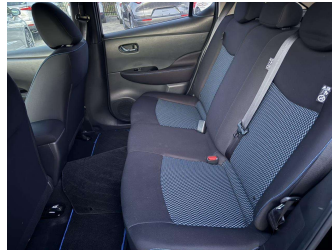

2021 Nissan Leaf S

Purchase Price **$20,999**

Includes GST
Excludes on-road costs of $485

Finance may be available on this vehicle. Ask one of our friendly staff for more information.

Gain peace of mind with Mechanical Breakdown Insurance. **Ask us how.**

Top features

None Listed

Body Style
Hatchback

Odometer
50,176 km

Engine
-

Fuel Type
Electric

Transmission
Auto

Wheels
-

VIN
-

Interior
-

Safety

Based on 2025 VSRR rating

Reg No.
-

Ext Colour
Black

History
-

Seats
-

CO2 Emissions
★★★★☆
0 grams/km

Energy Economy
★★★★☆
Annual fuel cost not available

Cost per year is an estimate based on petrol price of $2.80 per litre and an average distance of 14000 km. Includes Road User Charges (RUC). Emissions and Energy Economy figures standardised to 3P WLTP.

Stock ID: 12615

Great Wall Motors Wellington | Phone 04 383 9886 | Email greatwallmotorsnz@hotmail.com
75 State Highway 59, Plimmerton, Wellington 5026, New Zealand
www.greatwallmotors.nz