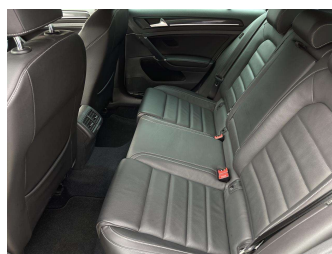

2017 Volkswagen Golf R NZ Nav GPS

Purchase Price

$28,999

Includes GST
Excludes on-road costs of $350

Finance may be available on this vehicle. Ask one of our friendly staff for more information.

Gain peace of mind with Mechanical Breakdown Insurance. **Ask us how.**

Top features

- » ABS Brakes
- » Adaptive Cruise Control
- » Air Conditioning
- » Alloys
- » Bluetooth
- » Central Locking
- » Climate Control
- » Daytime Running Lights
- » Digital Display
- » Electric Mirrors (Retr...)
- » Heated Seats
- » Immobiliser
- » Keyless Entry
- » Leather Seats
- » Parking Sensors
- » Rear Wiper
- » Remote Locking
- » Reversing Camera

Body Style
5 door, Hatchback

Odometer
85,980 km

Engine
2000 cc

Fuel Type
Petrol

Transmission
Auto, 4WD

Wheels
Factory Alloys

VIN
WVWZZZAUZH153517

Interior
Black

Safety

Based on 2023 UCSR rating for 13-20 models

Reg No.
-

Ext Colour
White

History
-

Seats
5 seats

CO2 Emissions
★★★★☆
181 grams/km

Energy Economy
★★☆☆☆
Annual fuel cost of $3,020
7.7L per 100km

Cost per year is an estimate based on petrol price of $2.80 per litre and an average distance of 14000 km. Emissions and Energy Economy figures standardised to 3P WLTP.

Stock ID: 12276

Great Wall Motors Wellington | Phone 04 383 9886 | Email greatwallmotorsnz@hotmail.com
2 Landfill Road, Owhiro Bay, Wellington 6023, New Zealand
www.greatwallmotors.nz