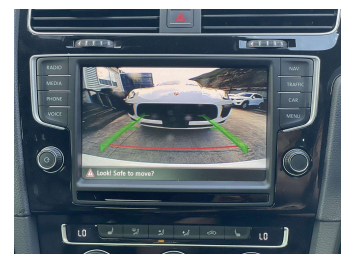

2017 Volkswagen Golf R NZ Nav GPS

Purchase Price

$28,999

Includes GST
Excludes on-road costs of $350

Finance may be available on this vehicle. Ask one of our friendly staff for more information.

Gain peace of mind with Mechanical Breakdown Insurance. **Ask us how.**

Top features

- » ABS Brakes
- » Adaptive Cruise Control
- » Air Conditioning
- » Alloys
- » Bluetooth
- » Central Locking
- » Climate Control
- » Daytime Running Lights
- » Digital Display
- » Electric Mirrors (Retr...)
- » Heated Seats
- » Immobiliser
- » Keyless Entry
- » Leather Seats
- » Parking Sensors
- » Rear Wiper
- » Remote Locking
- » Reversing Camera

Body Style
5 door, Hatchback

Odometer
85,980 km

Engine
2000 cc

Fuel Type
Petrol

Transmission
Auto, 4WD

Wheels
Factory Alloys

VIN
WVWZZZAUZH153517

Interior
Black

Safety

Based on 2023 UCSR rating for 13-20 models

Reg No.
-

Ext Colour
White

History
-

Seats
5 seats

CO2 Emissions
★★★★☆
181 grams/km

Energy Economy
★★☆☆☆
Annual fuel cost of $3,020
7.7L per 100km

Cost per year is an estimate based on petrol price of $2.80 per litre and an average distance of 14000 km. Emissions and Energy Economy figures standardised to 3P WLTP.

Stock ID: 12276

Great Wall Motors Wellington | Phone 04 383 9886 | Email greatwallmotorsnz@hotmail.com
2 Landfill Road, Owhiro Bay, Wellington 6023, New Zealand
www.greatwallmotors.nz