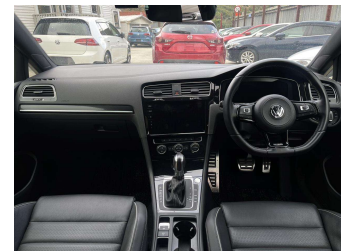

# 2017 Volkswagen Golf R Wagon NZ Nav GPS

**Purchase Price** **\$33,999**

Includes GST  
Excludes on-road costs of \$350

Finance may be available on this vehicle. Ask one of our friendly staff for more information.