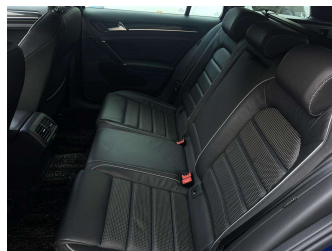

2017 Volkswagen Golf R Wagon NZ Nav GPS

Purchase Price **$33,999**

Includes GST
Excludes on-road costs of $350

Finance may be available on this vehicle. Ask one of our friendly staff for more information.

Gain peace of mind with Mechanical Breakdown Insurance. **Ask us how.**

Top features

- » ABS Brakes
- » Adaptive Cruise Control
- » Air Conditioning
- » Airbags
- » Alloys
- » Apple CarPlay & Android Auto
- » Blind Spot Monitoring
- » Bluetooth
- » Central Locking
- » Child seat anchor points
- » Climate Control
- » Daytime Running Lights
- » Digital Display
- » Electric Driver Seat
- » Electric Mirrors (Retractable)
- » Fog Lights
- » Heated Seats
- » Immobiliser

Body Style
5 door, Station Wagon

Odometer
86,271 km

Engine
1980 cc

Fuel Type
Petrol

Transmission
Auto, 4WD

Wheels
Factory Alloys

VIN
WVWZZZAUZJP540328

Interior
Black

Safety

Based on 2023 UCSR rating for 13-20 models

Reg No.

-

Ext Colour
Blue

History

-

Seats
5 seats, Leather

CO2 Emissions
★★★★☆
198 grams/km

Energy Economy
★★★★☆

Annual fuel cost of $3,330
8.5L per 100km

Cost per year is an estimate based on petrol price of $2.80 per litre and an average distance of 14000 km. Emissions and Energy Economy figures standardised to 3P WLTP.

Stock ID: 12299

Great Wall Motors Wellington | Phone 04 383 9886 | Email greatwallmotorsnz@hotmail.com
2 Landfill Road, Owhiro Bay, Wellington 6023, New Zealand
www.greatwallmotors.nz