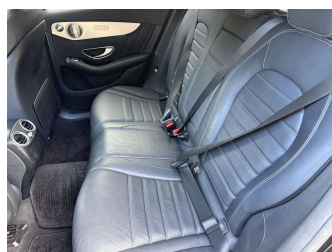

2017 Mercedes-Benz GLC 220 D 4Matic Sports

Purchase Price **$29,999**

Includes GST
Excludes on-road costs of $485

Finance may be available on this vehicle. Ask one of our friendly staff for more information.

Gain peace of mind with Mechanical Breakdown Insurance. **Ask us how.**

Top features

None Listed

Body Style
SUV / 4x4

Odometer
98,994 km

Engine
2200 cc

Fuel Type
Diesel

Transmission
Auto, 4WD

Wheels
-

VIN
WDC2539052F244124

Interior
-

Safety

Based on 2025 UCSR rating for 15-23 models

Reg No.
-

Ext Colour
Black

History
-

Seats
-

CO2 Emissions
★★★★☆
183 grams/km

Energy Economy
★★★☆☆
Annual fuel cost of $3,020
7L per 100km

Cost per year is an estimate based on diesel price of $2.00 per litre and an average distance of 14000 km. Includes Road User Charges (RUC). Emissions and Energy Economy figures standardised to 3P WLTP.

Stock ID: 12562

Great Wall Motors Wellington | Phone 04 383 9886 | Email greatwallmotorsnz@hotmail.com
75 State Highway 59, Plimmerton, Wellington 5026, New Zealand
www.greatwallmotors.nz