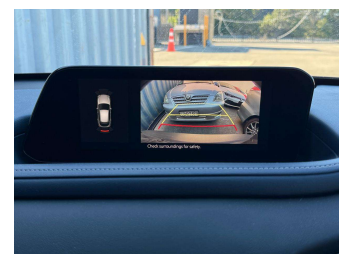

2021 Mazda CX-30 20S Pro Active

Purchase Price **$26,999**

Includes GST
Excludes on-road costs of $395

Finance may be available on this vehicle. Ask one of our friendly staff for more information.

Gain peace of mind with Mechanical Breakdown Insurance. **Ask us how.**

Top features

None Listed

Body Style
RV-SUV

Odometer
27,961 km

Engine
1997 cc, Internal Combustion

Fuel Type
Petrol

Transmission
-

Wheels
-

VIN
-

Interior
-

Safety
-

Reg No.
-

Ext Colour
Grey

History
-

Seats
-

CO2 Emissions
-

Energy Economy
-

Stock ID: 12587

Great Wall Motors Wellington | Phone 04 383 9886 | Email
greatwallmotorsnz@hotmail.com
75 State Highway 59, Plimmerton, Wellington 5026, New Zealand
www.greatwallmotors.nz