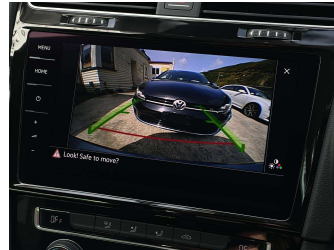

2017 Volkswagen Golf TSI Highline Mk7.5 NZ Nav

Purchase Price **$20,999**

Includes GST
Excludes on-road costs of $350

Finance may be available on this vehicle. Ask one of our friendly staff for more information.

Gain peace of mind with Mechanical Breakdown Insurance. **Ask us how.**

Top features

- » ABS Brakes
- » Adaptive Cruise Control
- » Air Conditioning
- » Airbags
- » Alloys
- » Apple CarPlay & Android Auto
- » Blind Spot Monitoring
- » Bluetooth
- » Child seat anchor points
- » Daytime Running Lights
- » Digital Display
- » Electric Mirrors (Retractable)
- » Fog Lights
- » Immobiliser
- » Keyless Entry
- » Parking Sensors
- » Rear Wiper
- » Remote Locking

Body Style
5 door, Hatchback

Odometer
37,856 km

Engine
1400 cc

Fuel Type
Petrol

Transmission
Auto

Wheels
Factory Alloys

VIN
WVWZZZAUZH344493

Interior
Black

Safety

Based on 2023 UCSR rating for 13-20 models

Reg No.
-

Ext Colour
Black

History
-

Seats
5 seats, Cloth

CO2 Emissions
★★★★☆
149 grams/km

Energy Economy
★★★★☆☆
Annual fuel cost of $2,510
6.4L per 100km

Cost per year is an estimate based on petrol price of $2.80 per litre and an average distance of 14000 km. Emissions and Energy Economy figures standardised to 3P WLTP.

Stock ID: 12309

Great Wall Motors Wellington | Phone 04 383 9886 | Email greatwallmotorsnz@hotmail.com
2 Landfill Road, Owhiro Bay, Wellington 6023, New Zealand
www.greatwallmotors.nz