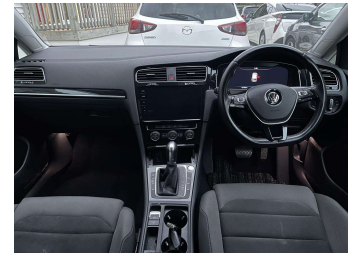

2017 Volkswagen Golf TSI Highline Mk7.5 NZ Nav

Purchase Price **$20,999**

Includes GST
Excludes on-road costs of $350

Finance may be available on this vehicle. Ask one of our friendly staff for more information.

Gain peace of mind with Mechanical Breakdown Insurance. **Ask us how.**

Top features

- » ABS Brakes
- » Adaptive Cruise Control
- » Air Conditioning
- » Airbags
- » Alloys
- » Apple CarPlay & Android Auto
- » Blind Spot Monitoring
- » Bluetooth
- » Child seat anchor points
- » Daytime Running Lights
- » Digital Display
- » Electric Mirrors (Retractable)
- » Fog Lights
- » Immobiliser
- » Keyless Entry
- » Parking Sensors
- » Rear Wiper
- » Remote Locking

Body Style
5 door, Hatchback

Odometer
37,856 km

Engine
1400 cc

Fuel Type
Petrol

Transmission
Auto

Wheels
Factory Alloys

VIN
WVWZZZAUZH344493

Interior
Black

Safety

Based on 2023 UCSR rating for 13-20 models

Reg No.
-

Ext Colour
Black

History
-

Seats
5 seats, Cloth

CO2 Emissions
★★★★☆
149 grams/km

Energy Economy
★★★★☆☆
Annual fuel cost of $2,510
6.4L per 100km

Cost per year is an estimate based on petrol price of $2.80 per litre and an average distance of 14000 km. Emissions and Energy Economy figures standardised to 3P WLTP.

Stock ID: 12309

Great Wall Motors Wellington | Phone 04 383 9886 | Email greatwallmotorsnz@hotmail.com
2 Landfill Road, Owhiro Bay, Wellington 6023, New Zealand
www.greatwallmotors.nz