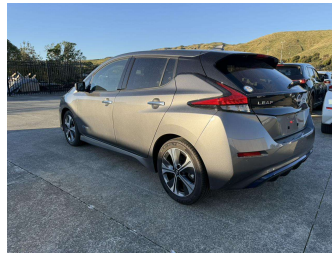

2022 Nissan Leaf X V Smart

Purchase Price **\$25,999**

Includes GST
Excludes on-road costs of \$485

Finance may be available on this vehicle. Ask one of our friendly staff for more information.

Gain peace of mind with Mechanical Breakdown Insurance. **Ask us how.**

Top features

None Listed

Body Style
Hatchback

Odometer
52,177 km

Engine
-

Fuel Type
Electric

Transmission
Auto

Wheels
-

VIN
-

Interior
-

Safety

Based on 2025 VSRR rating

Reg No.
-

Ext Colour
Grey

History
-

Seats
-