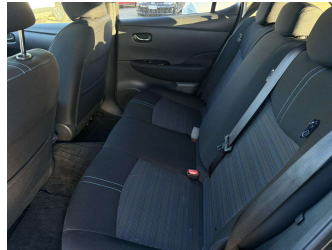

2022 Nissan Leaf X V Smart

Purchase Price **$25,999**

Includes GST
Excludes on-road costs of $485

Finance may be available on this vehicle. Ask one of our friendly staff for more information.

Gain peace of mind with Mechanical Breakdown Insurance. **Ask us how.**

Top features

None Listed

Body Style
Hatchback

Odometer
52,177 km

Engine
-

Fuel Type
Electric

Transmission
Auto

Wheels
-

VIN
-

Interior
-

Safety

Based on 2025 VSRR rating

Reg No.
-

Ext Colour
Grey

History
-

Seats
-

CO2 Emissions
★★★★☆
0 grams/km

Energy Economy
★★★★☆
Annual fuel cost not available

Cost per year is an estimate based on petrol price of $2.80 per litre and an average distance of 14000 km. Includes Road User Charges (RUC). Emissions and Energy Economy figures standardised to 3P WLTP.

Stock ID: 12611

Great Wall Motors Wellington | Phone 04 383 9886 | Email greatwallmotorsnz@hotmail.com
75 State Highway 59, Plimmerton, Wellington 5026, New Zealand
www.greatwallmotors.nz