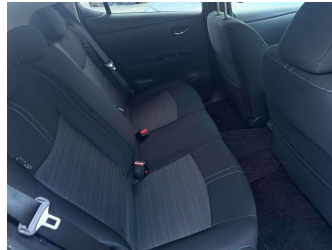

2022 Nissan Leaf XV Smart

Purchase Price **$21,999**

Includes GST
Excludes on-road costs of $485

Finance may be available on this vehicle. Ask one of our friendly staff for more information.

Gain peace of mind with Mechanical Breakdown Insurance. **Ask us how.**

Top features

None Listed

Body Style
Hatchback

Odometer
52,177 km

Engine
-

Fuel Type
Electric

Transmission
Auto

Wheels
-

VIN
7AT0DH8KX26129262

Interior
-

Safety

Based on 2025 VSRR rating

Reg No.
-

Ext Colour
Grey

History
-

Seats
-

CO2 Emissions
★★★★☆
0 grams/km

Energy Economy
★★★★☆
Annual fuel cost not available

Cost per year is an estimate based on petrol price of $2.80 per litre and an average distance of 14000 km. Includes Road User Charges (RUC). Emissions and Energy Economy figures standardised to 3P WLTP.

Stock ID: 12611

Great Wall Motors Wellington | Phone 04 383 9886 | Email greatwallmotorsnz@hotmail.com
75 State Highway 59, Plimmerton, Wellington 5026, New Zealand
www.greatwallmotors.nz