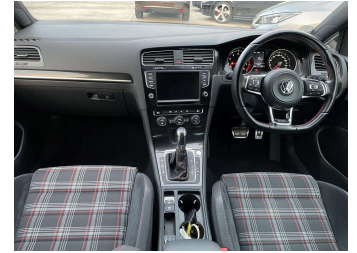

2014 Volkswagen Golf GTI Performance Package NZ

Purchase Price **$23,999**

Includes GST
Excludes on-road costs of $350

Finance may be available on this vehicle. Ask one of our friendly staff for more information.

Gain peace of mind with Mechanical Breakdown Insurance. **Ask us how.**

Top features

- » ABS Brakes
- » Adaptive Cruise Control
- » Air Conditioning
- » Airbags
- » Alloys
- » Bluetooth
- » Central Locking
- » Central Locking
- » Child seat anchor point
- » Climate Control
- » Daytime Running Lights
- » Digital Display
- » Electric Mirrors (Retr...)
- » Fog Lights
- » Immobiliser
- » Parking Sensors
- » Rear Wiper
- » Remote Locking

Body Style
5 door, Hatchback

Odometer
60,541 km

Engine
2000 cc

Fuel Type
Petrol

Transmission
Auto, Front Wheel

Wheels
Factory Alloys

VIN
WVWZZZAUZFW112005

Interior
Black

Safety

Based on 2023 UCSR rating for 13-20 models

Reg No.

-

Ext Colour

Grey

History

-

Seats

5 seats, Cloth

CO2 Emissions

★★★★☆

164 grams/km

Energy Economy

★★★★☆☆

**Annual fuel cost of $2,740
7L per 100km**

Cost per year is an estimate based on petrol price of $2.80 per litre and an average distance of 14000 km. Emissions and Energy Economy figures standardised to 3P WLTP.

Stock ID: 12317

Great Wall Motors Wellington | Phone 04 383 9886 | Email greatwallmotorsnz@hotmail.com
2 Landfill Road, Owhiro Bay, Wellington 6023, New Zealand
www.greatwallmotors.nz