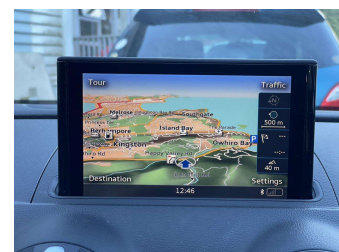

2018 Audi A3 Sportback 1.4TFSI NZ Nav GPS

Purchase Price **$21,999**

Includes GST
Excludes on-road costs of $395

Finance may be available on this vehicle. Ask one of our friendly staff for more information.

Gain peace of mind with Mechanical Breakdown Insurance. **Ask us how.**

Top features

- » Adaptive Cruise Contro...
- » Airbags
- » Bluetooth
- » Central Locking
- » Child seat anchor poin...
- » Daytime Running Lights
- » Electric Mirrors (Retr...
- » Keyless Entry
- » Lane Departure Warning...
- » NZ Navigation GPS
- » NZ Radio
- » Parking Sensors
- » Reversing Camera
- » Turbo

Body Style
Hatchback

Odometer
43,415 km

Engine
1400 cc

Fuel Type
Petrol

Transmission
Auto, All Wheel Drive

Wheels
-

VIN
-

Interior
Black

Safety

Based on 2025 UCSR rating for 13-20 models

Reg No.
-

Ext Colour
White

History
-

Seats
5 seats, Cloth

CO2 Emissions
★★★★☆
140 grams/km

Energy Economy
★★★★☆☆
Annual fuel cost of $2,350
6L per 100km

Cost per year is an estimate based on petrol price of $2.80 per litre and an average distance of 14000 km. Emissions and Energy Economy figures standardised to 3P WLTP.

Stock ID: 12584

Great Wall Motors Wellington | Phone 04 383 9886 | Email greatwallmotorsnz@hotmail.com
75 State Highway 59, Plimmerton, Wellington 5026, New Zealand
www.greatwallmotors.nz