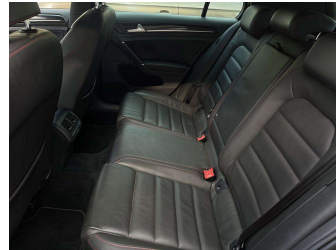

2015 Volkswagen Golf GTI DCC Leather NZ Nav GPS

Purchase Price **$25,999**

Includes GST
Excludes on-road costs of $350

Finance may be available on this vehicle. Ask one of our friendly staff for more information.

Gain peace of mind with Mechanical Breakdown Insurance. **Ask us how.**

Top features

- » ABS Brakes
- » Adaptive Cruise Control
- » Air Conditioning
- » Airbags
- » Alloys
- » Bluetooth
- » Central Locking
- » Child seat anchor point
- » Climate Control
- » Daytime Running Lights
- » Digital Display
- » Electric Driver Seat
- » Electric Mirrors (Retractable)
- » Fog Lights
- » Heated Seats
- » Immobiliser
- » Keyless Entry

Body Style
5 door, Hatchback

Odometer
28,906 km

Engine
2000 cc

Fuel Type
Petrol

Transmission
Auto, Front Wheel

Wheels
Factory Alloys

VIN
WVWZZZAUZFW190043

Interior
Black

Safety

Based on 2023 UCSR rating for 13-20 models

Reg No.

-

Ext Colour
Black

History

-

Seats
5 seats, Leather

CO2 Emissions
★★★★☆
166 grams/km

Energy Economy
★★★★☆☆

Annual fuel cost of $2,780
7.1L per 100km

Cost per year is an estimate based on petrol price of $2.80 per litre and an average distance of 14000 km. Emissions and Energy Economy figures standardised to 3P WLTP.

Stock ID: 12316

Great Wall Motors Wellington | Phone 04 383 9886 | Email greatwallmotorsnz@hotmail.com
2 Landfill Road, Owhiro Bay, Wellington 6023, New Zealand
www.greatwallmotors.nz