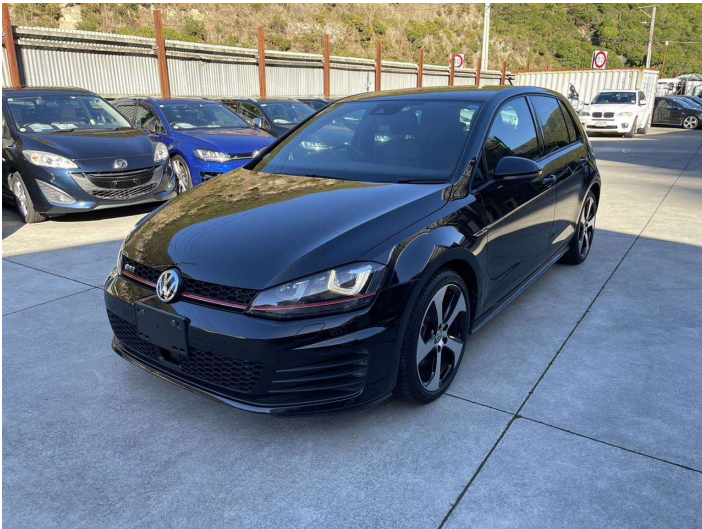

2015 Volkswagen Golf GTI DCC Leather NZ Nav GPS

Purchase Price **\$25,999**

Includes GST
Excludes on-road costs of \$350

Finance may be available on this vehicle. Ask one of our friendly staff for more information.

Body Style
5 door, Hatchback

Odometer
28,906 km

Engine
2000 cc

Fuel Type
Petrol

Transmission
Auto, Front Wheel

Wheels
Factory Alloys

VIN
WVWZZZAUZFW190043

Interior
Black