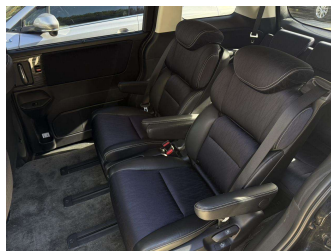

2015 Honda Odyssey Absolute 20th Anniversary

Purchase Price **$13,999**

Includes GST
Excludes on-road costs of $395

Finance may be available on this vehicle. Ask one of our friendly staff for more information.

Gain peace of mind with Mechanical Breakdown Insurance. **Ask us how.**

Top features

None Listed

Body Style
People Movers

Odometer
129,000 km

Engine
2400 cc

Fuel Type
Petrol

Transmission
Auto, Front Wheel

Wheels
-

VIN
7AT08G61X26103892

Interior
-

Safety

Based on 2025 UCSR rating for 13-21 models

Reg No.
-

Ext Colour
Black

History
-

Seats
-

CO2 Emissions
★★★★☆
190 grams/km

Energy Economy
★★☆☆☆
Annual fuel cost of $3,210
8.2L per 100km

Cost per year is an estimate based on petrol price of $2.80 per litre and an average distance of 14000 km. Emissions and Energy Economy figures standardised to 3P WLTP.

Stock ID: 12561

Great Wall Motors Wellington | Phone 04 383 9886 | Email greatwallmotorsnz@hotmail.com
75 State Highway 59, Plimmerton, Wellington 5026, New Zealand
www.greatwallmotors.nz