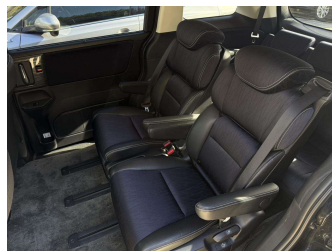

2015 Honda Odyssey Absolute 20th Anniversary

Purchase Price **$12,999**

Includes GST
Excludes on-road costs of $395

Finance may be available on this vehicle. Ask one of our friendly staff for more information.

Gain peace of mind with Mechanical Breakdown Insurance. **Ask us how.**

Top features

None Listed

Body Style
People Movers

Odometer
129,000 km

Engine
2400 cc

Fuel Type
Petrol

Transmission
Auto, Front Wheel

Wheels
-

VIN
7AT08G61X26103892

Interior
-

Safety

Based on 2025 UCSR rating for 13-21 models

Reg No.
-

Ext Colour
Black

History
-

Seats
-

CO2 Emissions
★★★★☆
190 grams/km

Energy Economy
★★☆☆☆
Annual fuel cost of $3,210
8.2L per 100km

Cost per year is an estimate based on petrol price of $2.80 per litre and an average distance of 14000 km. Emissions and Energy Economy figures standardised to 3P WLTP.

Stock ID: 12561

Great Wall Motors Wellington | Phone 04 383 9886 | Email greatwallmotorsnz@hotmail.com
75 State Highway 59, Plimmerton, Wellington 5026, New Zealand
www.greatwallmotors.nz