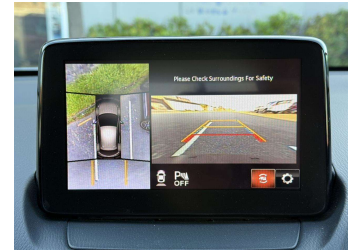

2018 Mazda Demio 15S

Purchase Price

\$17,999

Includes GST
Excludes on-road costs of \$395

Finance may be available on this vehicle. Ask one of our friendly staff for more information.

Gain peace of mind with Mechanical Breakdown Insurance. **Ask us how.**