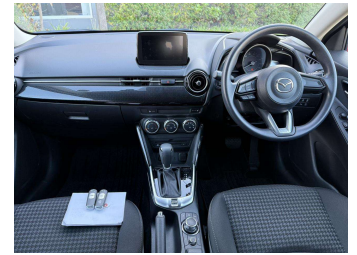

2018 Mazda Demio 15S

Purchase Price

\$17,999

Includes GST
Excludes on-road costs of \$395

Finance may be available on this vehicle. Ask one of our friendly staff for more information.

Gain peace of mind with Mechanical Breakdown Insurance. **Ask us how.**