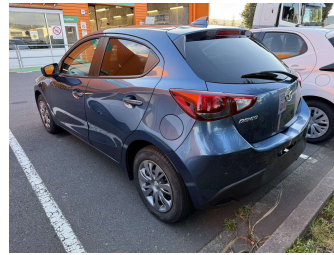

2018 Mazda Demio 15S

Purchase Price

\$17,999

Includes GST
Excludes on-road costs of \$395

Finance may be available on this vehicle. Ask one of our friendly staff for more information.

Gain peace of mind with Mechanical Breakdown Insurance. **Ask us how.**

Top features

None Listed

Body Style
Hatchback

Odometer
15,223 km

Engine
1500 cc, Internal Combustion

Fuel Type
Petrol

Transmission
Auto, Front Wheel

Wheels
-