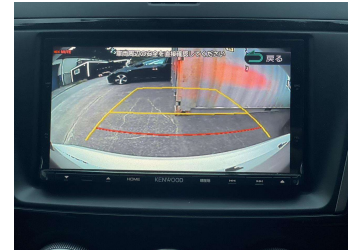

2016 Mazda Premacy 20S Skyactiv

Purchase Price **\$12,999**

Includes GST
Excludes on-road costs of \$350

Finance may be available on this vehicle. Ask one of our friendly staff for more information.

Gain peace of mind with Mechanical Breakdown Insurance. **Ask us how.**