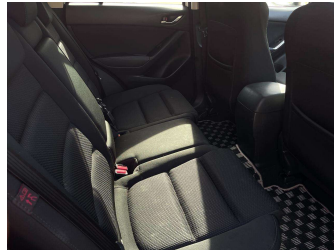

2015 Mazda CX-5 20S Proactiv NZ Nav GPS

Purchase Price **$19,999**

Includes GST
Excludes on-road costs of $325 Note: A Clean Car fee/rebate does not apply to this vehicle

Finance may be available on this vehicle. Ask one of our friendly staff for more information.

Gain peace of mind with Mechanical Breakdown Insurance. **Ask us how.**

Top features

- » ABS Brakes
- » Air Conditioning
- » Airbags
- » Alloys
- » Blind Spot Monitoring
- » Bluetooth
- » Central Locking
- » Child seat anchor poin...
- » Cruise Control
- » Electric Mirrors (Retr...
- » Immobiliser
- » Lane Departure Warning...
- » Rear Wiper
- » Reversing Camera

Body Style
5 door, RV-SUV

Odometer
68,177 km

Engine
2000 cc

Fuel Type
Petrol

Transmission
Auto, Front Wheel

Wheels
-

VIN
7AT0C144X23201942

Interior
Black

Safety

Based on 2023 UCSR rating for 12-17 models

Reg No.

-

Ext Colour
White

History

-

Seats
5 seats, Cloth

CO2 Emissions
★★★★☆
162 grams/km

Energy Economy
★★★★☆☆

Annual fuel cost of $2,700
6.9L per 100km

Cost per year is an estimate based on petrol price of $2.80 per litre and an average distance of 14000 km. Emissions and Energy Economy figures standardised to 3P WLTP.

Stock ID: 12240

Great Wall Motors Wellington | Phone 04 383 9886 | Email greatwallmotorsnz@hotmail.com
2 Landfill Road, Owhiro Bay, Wellington 6023, New Zealand
www.greatwallmotors.nz